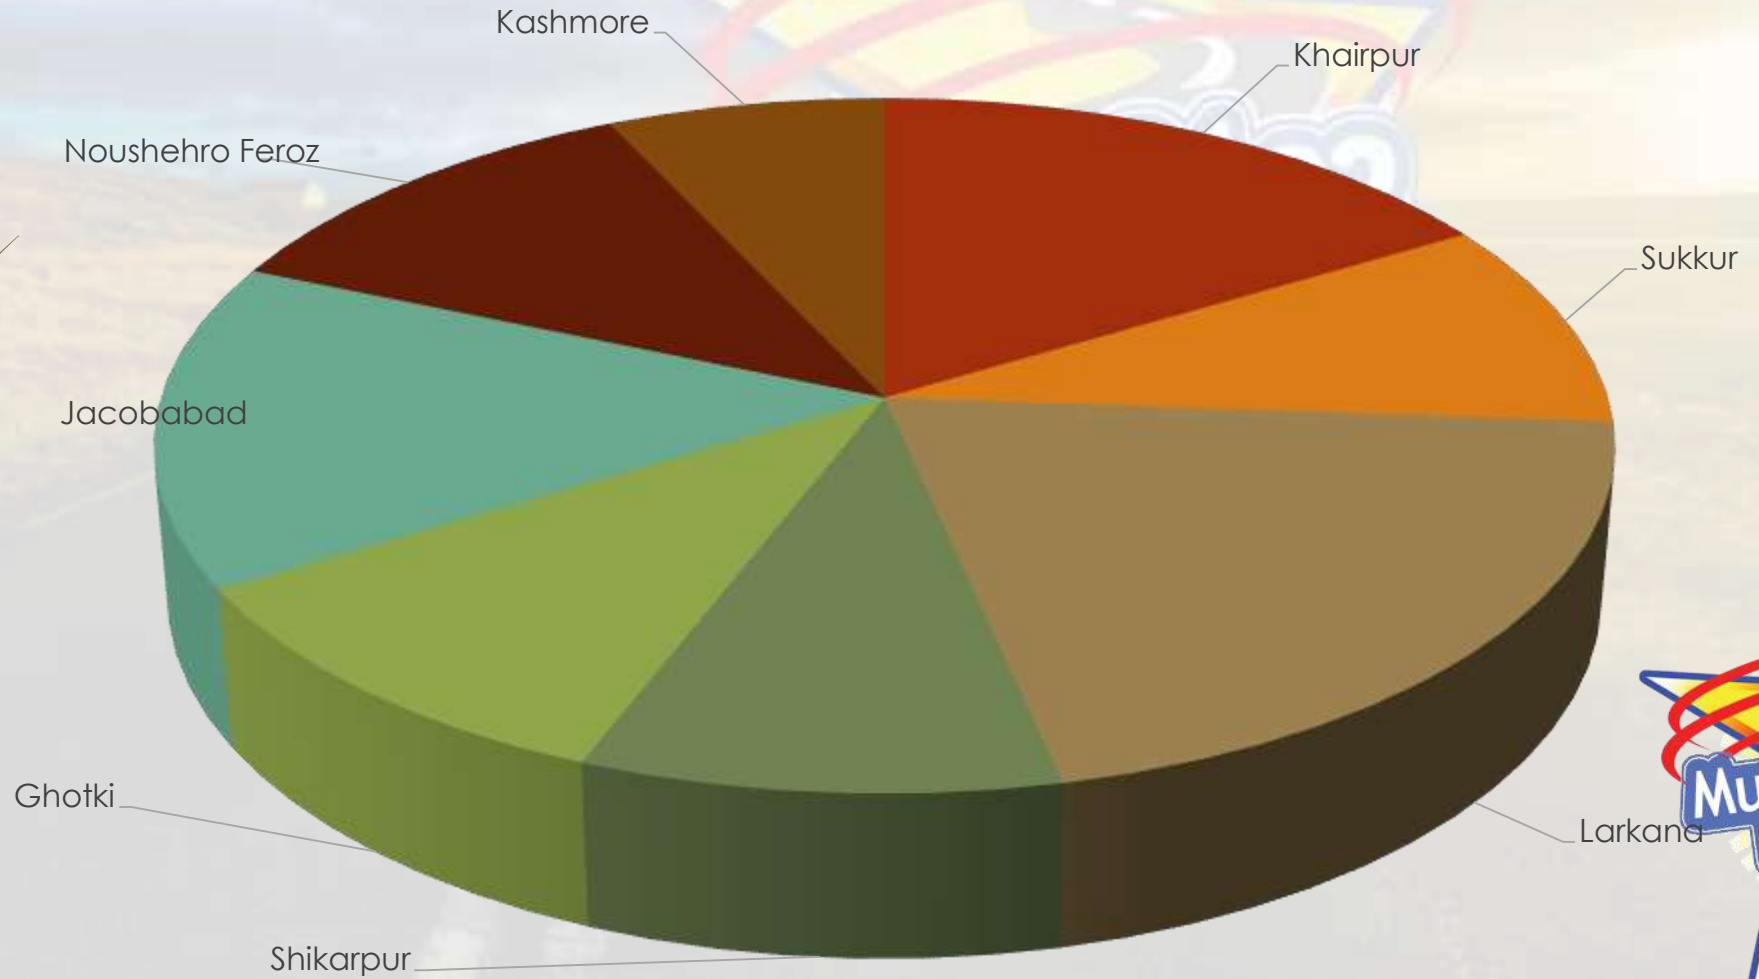

FM Radio Music Highway Network

Summary of the Network...

- The Network has the widest coverage of population
- Can be heard clearly in areas which are isolated due to geography
- Has been successfully broadcasting for 10 years now
- The Network consists of three separate stations around Sindh
- Active support to local businesses (low rate advertisement)
- Has introduced programs to encourage journalism
- Attracts a huge proportion of audience by default
- A travel companion of thousands of people who travel daily via Super Highway and National Highway listen to our broadcast.

At a glance coverage of Music Highway Network

- Primary coverage
- Sindh region
- Pakistan

Tando Adam FM 91

Districts statistics of Tando Adam FM 91

Districts covered: 11
Total population: 11.6 million

Districts statistics of Tando Adam FM 91

Districts statistics of Nooriabad FM 92

Urban Population: 3.6 m
Rural Population: 8.5 m

Female Population: 5.6 m
Male Population: 6.6 m

Khairpur FM 92

Districts statistics of Khairpur FM 92

Districts covered: 8
Total population: 9.4 million

Summarized data of Network

- ▶ The entire Network reaches to aprox. 3 million people in interior Sindh
- ▶ Covers more than 30 cities and towns and numerous villages
- ▶ The urban population in these areas is 20% of entire population
- ▶ Monthly feedback of 10,000 calls and SMSs from audience per station
- ▶ Has been broadcasting entertainment for the last 10 years