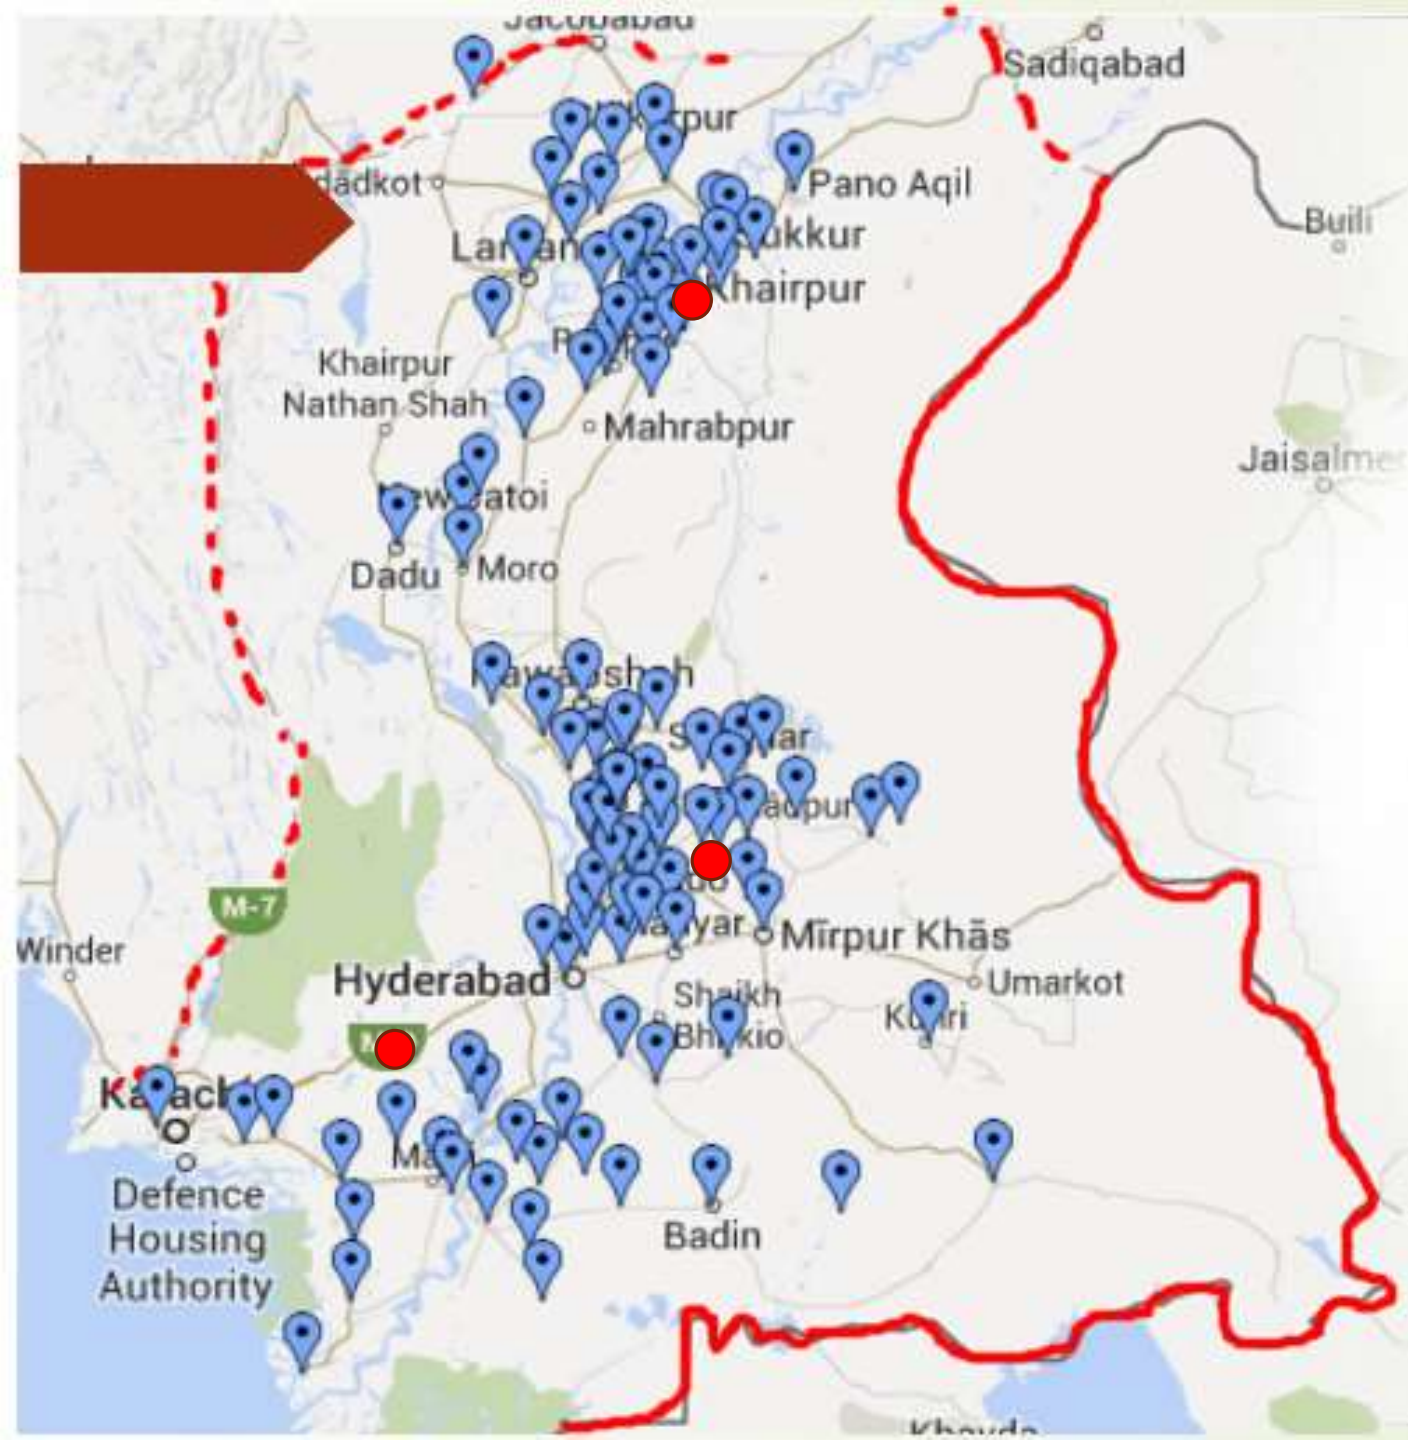

Music Highway Network Reach Map v2

The reach of the network is based on the location data voluntarily sent by audience members.