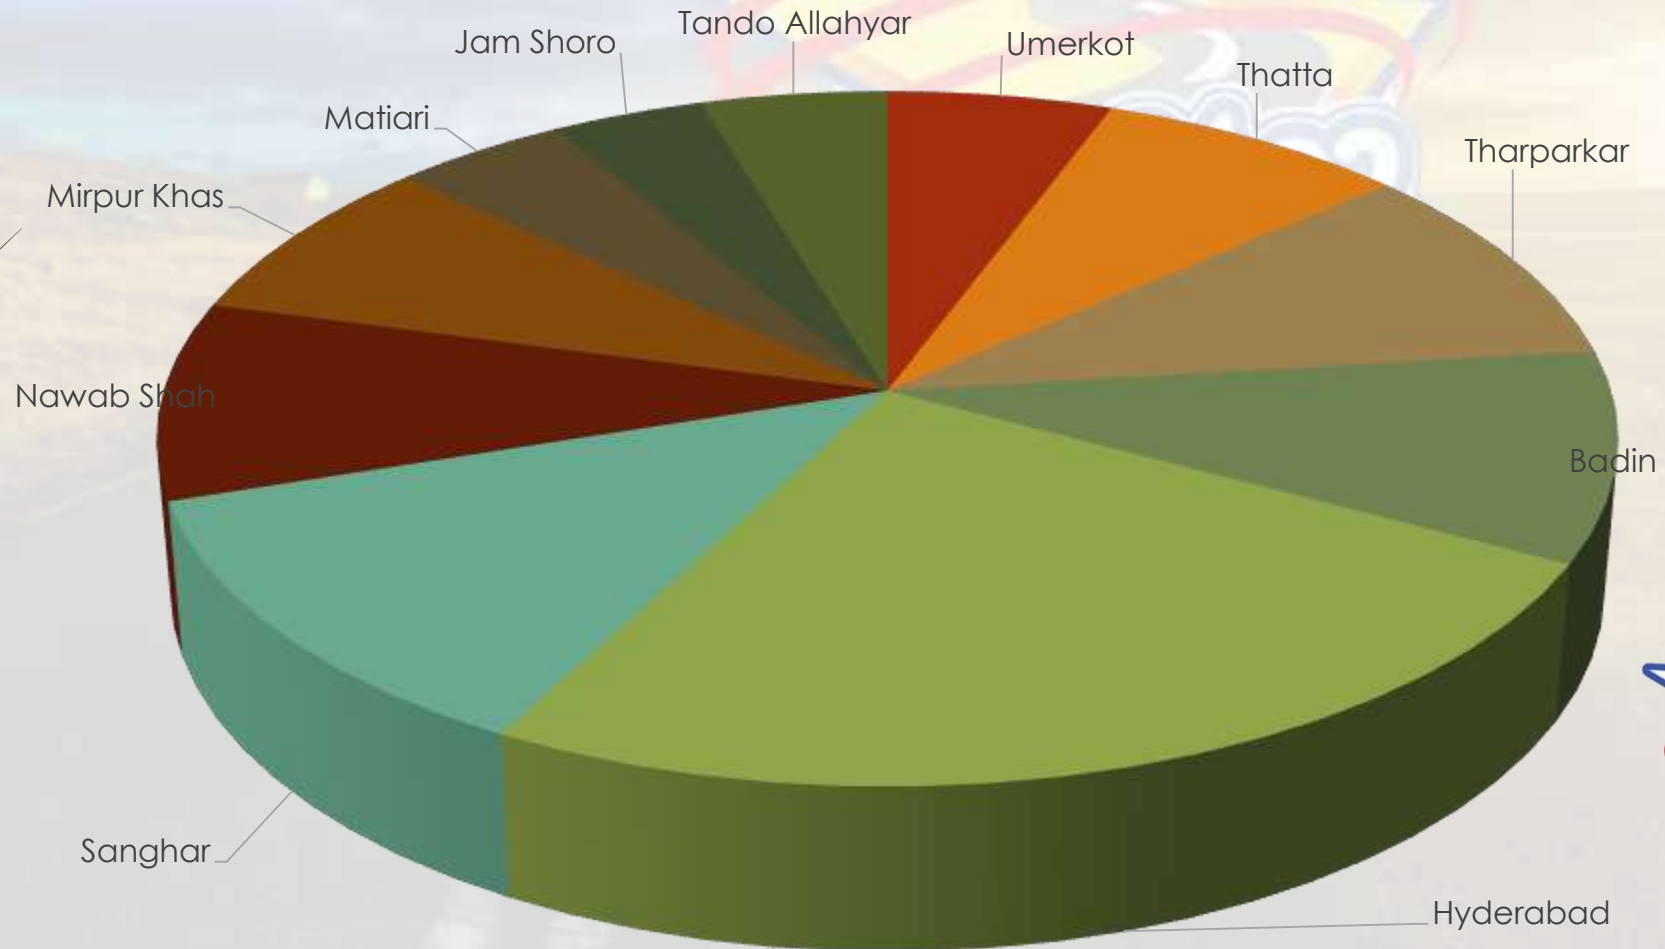

FM Radio Music Highway Network

Summary of the Network...

- The Network has the widest coverage of population
- Can be heard clearly in areas which are isolated due to geography
- Has been successfully broadcasting for 10 years now
- The Network consists of three separate stations around Sindh
- Active support to local businesses (low rate advertisement)
- Has introduced programs to encourage journalism
- Attracts a huge proportion of audience by default
- A travel companion of thousands of people who travel daily via Super Highway and National Highway listen to our broadcast.

At a glance coverage of Music Highway Network

- Primary coverage
- Sindh region
- Pakistan

Tando Adam FM 91

Districts statistics of Tando Adam FM 91

Districts covered: 11
Total population: 11.6 million

Districts statistics of Tando Adam FM 91

Urban Population: 3.1 m
Rural Population: 8.5 m

Female Population: 5.5 m
Male Population: 6.1 m

Nooriabad FM 92

Districts statistics of Nooriabad FM 92

Districts covered: 11
Total population: 12.2 million

Districts statistics of Nooriabad FM 92

Urban Population: 3.6 m
Rural Population: 8.5 m

Female Population: 5.6 m
Male Population: 6.6 m

Khairpur FM 92

Districts statistics of Khairpur FM 92

Districts covered: 8
Total population: 9.4 million