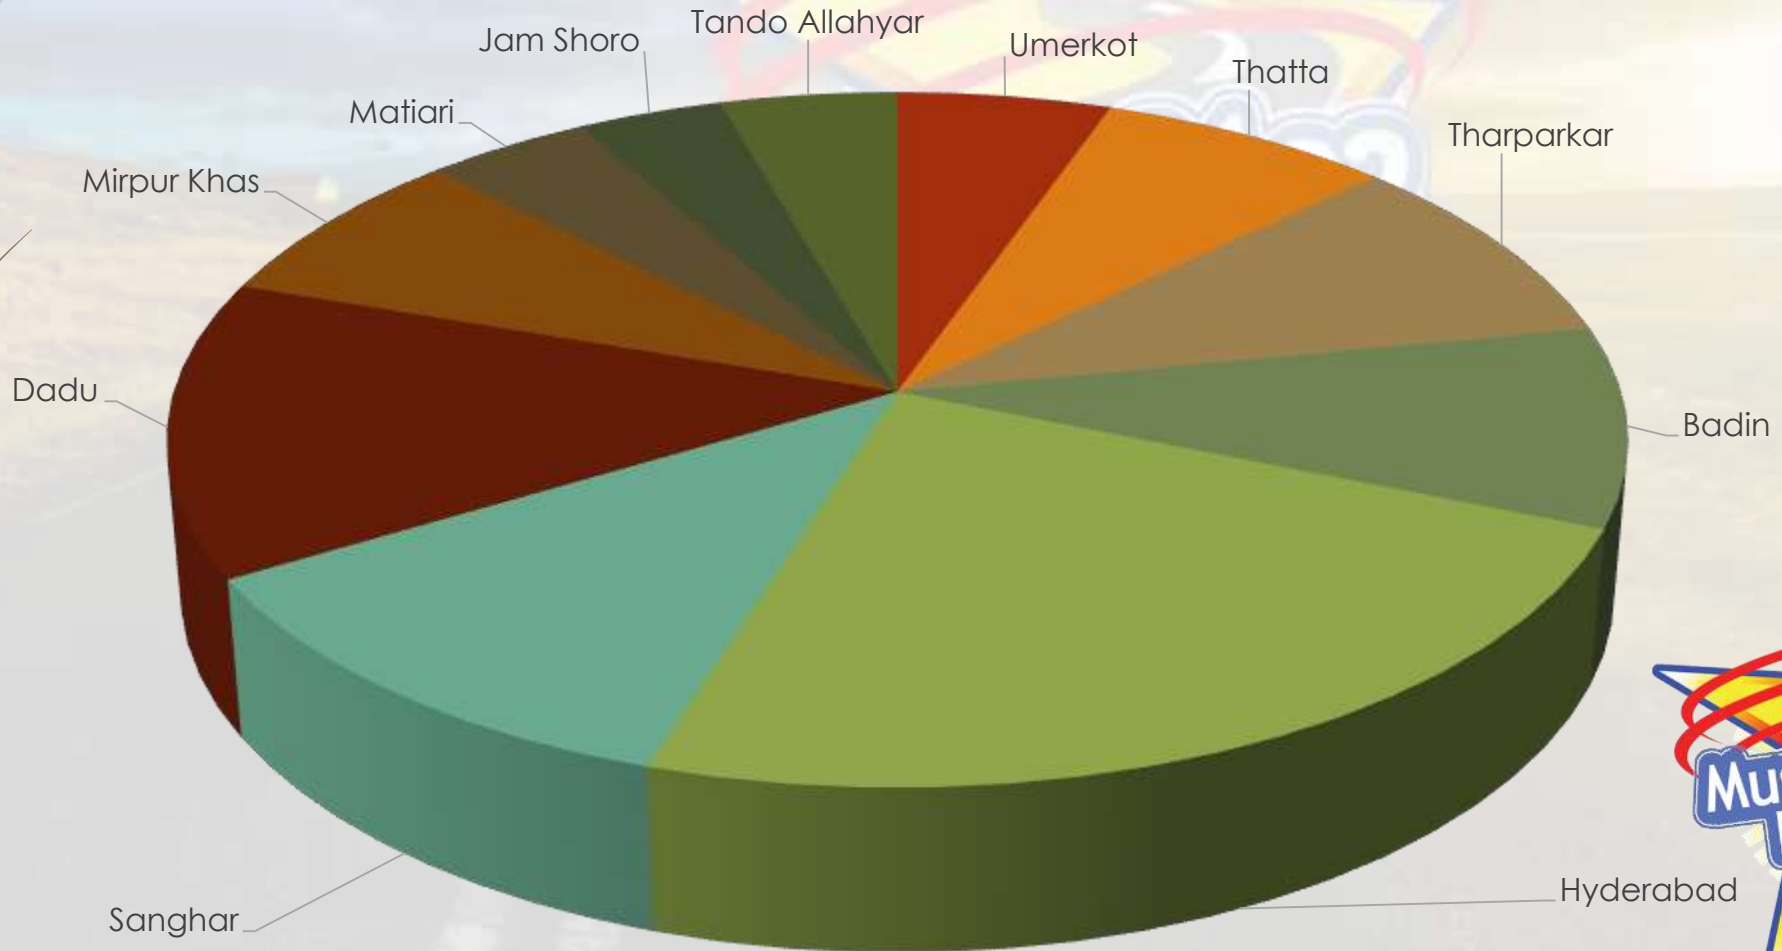

FM Radio Music Highway Network

Summary of the Network...

- The Network has the widest coverage of population
- Can be heard clearly in areas which are isolated due to geography
- Has been successfully broadcasting for 10 years now
- The Network consists of three separate stations around Sindh
- Active support to local businesses (low rate advertisement)
- Has introduced programs to encourage journalism
- Attracts a huge proportion of audience by default
- A travel companion of thousands of people who travel daily via Super Highway and National Highway listen to our broadcast.

At a glance coverage of Music Highway Network

- Primary coverage
- Sindh region
- Pakistan

Tando Adam FM 91

Districts statistics of Tando Adam FM 91

Districts covered: 11
Total population: 11.6 million

Districts statistics of Tando Adam FM 91

Urban Population: 3.1 m
Rural Population: 8.5 m

Female Population: 5.5 m
Male Population: 6.1 m

Nooriabad FM 92

Districts statistics of Nooriabad FM 92

Districts covered: 11
Total population: 12.2 million

Districts statistics of Nooriabad FM 92

Urban Population: 3.6 m
Rural Population: 8.5 m

Female Population: 5.6 m
Male Population: 6.6 m

Khairpur FM 92

Districts statistics of Khairpur FM 92

Districts covered: 8
Total population: 9.4 million