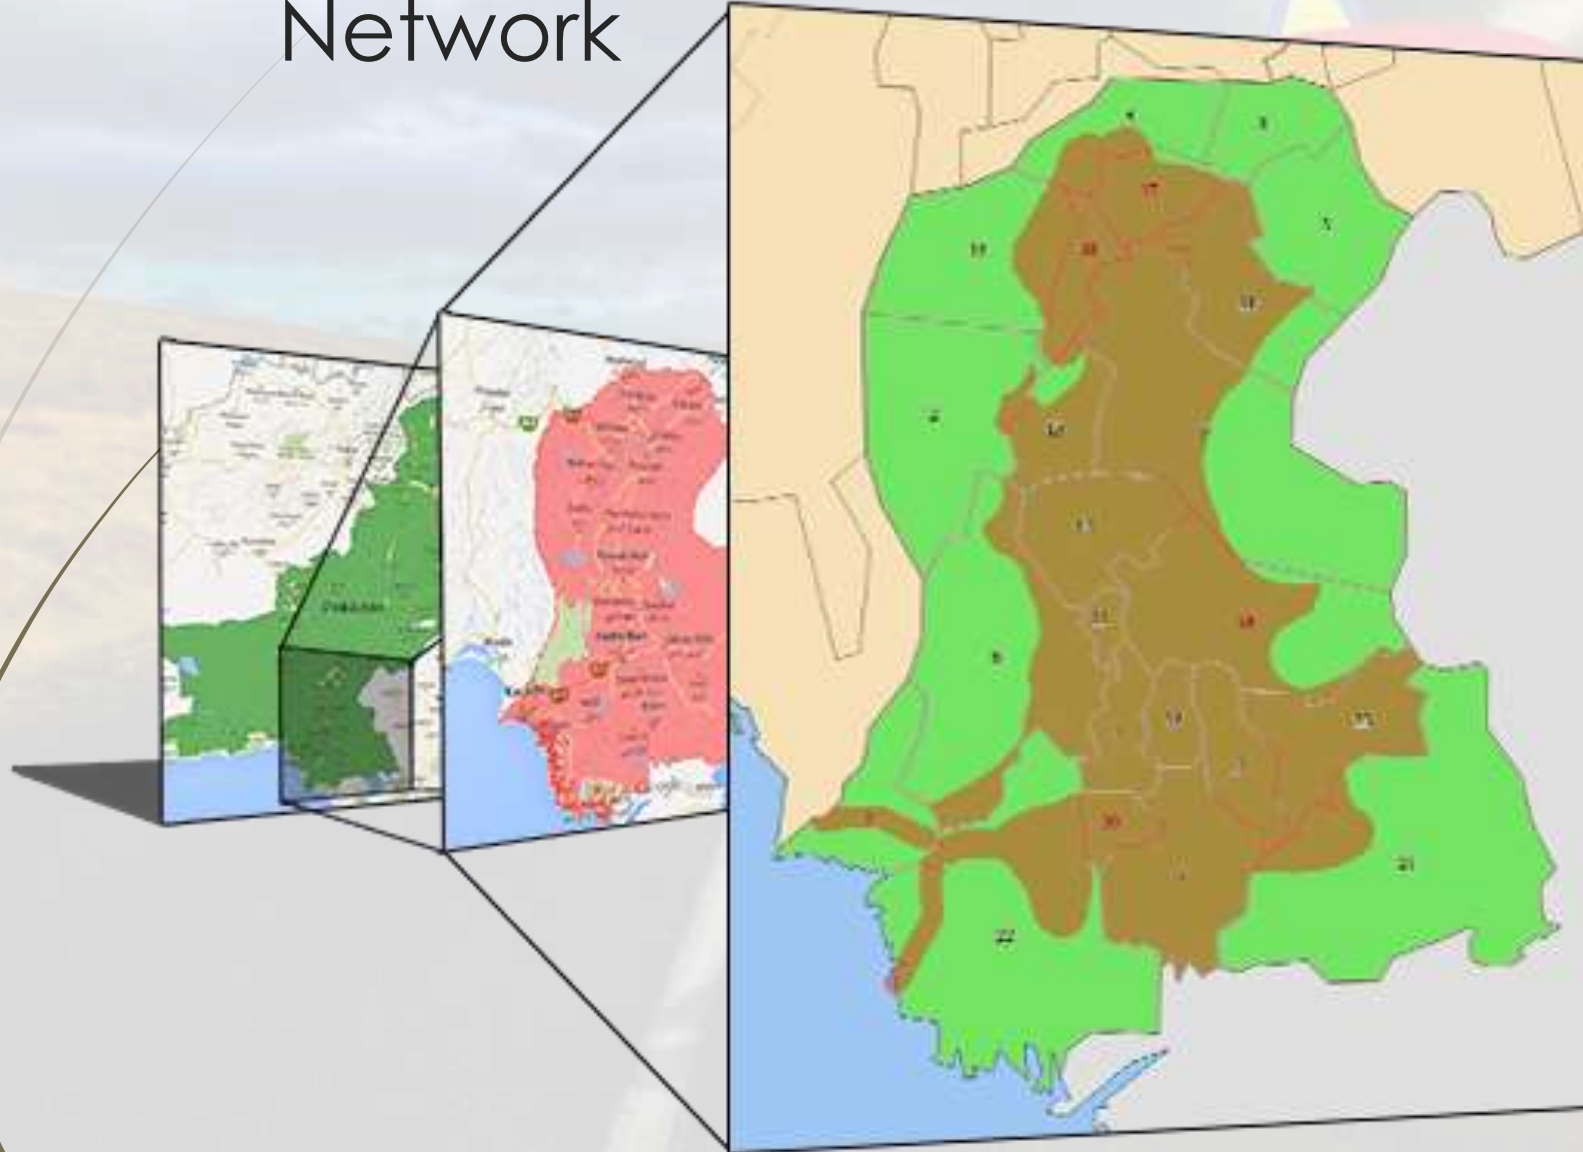

FM Radio Music Highway Network

Summary of the Network...

- The Network has the widest coverage of population
- Can be heard clearly in areas which are isolated due to geography
- Has been successfully broadcasting for 10 years now
- The Network consists of three separate stations around Sindh
- Active support to local businesses (low rate advertisement)
- Has introduced programs to encourage journalism
- Attracts a huge proportion of audience by default
- A travel companion of thousands of people who travel daily via Super Highway and National Highway listen to our broadcast.

At a glance coverage of Music Highway Network

- Primary coverage
- Sindh region
- Pakistan

Tando Adam FM 91

Districts statistics of Tando Adam FM 91

Districts covered: 11
Total population: 11.6 million

Districts statistics of Tando Adam FM 91

Cities and towns in reach map...

- Ahmedpur
- Badin
- Bagirji
- Boharo
- Bairani
- Bakhoro
- Beberlo
- Bhit Shah
- Bozdar Wada
- Mirpur Bathoro
- Mirpur Sakro
- Mirpurkhas
- Mithi
- Nasarpur
- National Highway
- Naudero
- Nawab Shah
- Odero Lal
- Goth Mewo Mihr
- Gulshan-e-Hadeed
- Gurnari
- Hala
- Jadu
- Jalal Marri RS
- Jam Nawaz Ali
- Jam Shoro
- Jati
- Jhampir
- Jhangshahi
- Jhol
- Kaloi
- Kandhra
- Keenjhar
- Keti Bandar
- Khairpur
- Khohra
- Khorwah
- Khyber
- Kotdigi
- Kumb
- Lakhi Ghulam Shah
- Larkana
- Madeji
- Matiari
- Matli
- Mirpur Bathoro
- Mirpur Sakro
- Mirpurkhas
- Mithi
- Nasarpur
- National Highway
- Naudero
- Nawab Shah
- Odero Lal
- Panoaqil
- Pir jo Goth
- Ranipur
- Ratodero
- Ripri
- Rohri
- Saeedabad
- Sajawal
- Sakrand
- Salehpat
- Sanghar District
- Shah Pur
- Shahdadpur
- Shahpur Chakkar
- Shikarpur
- Sijawal
- Sinjhoro
- Sujawal Drain
- Tando Adam
- Tando Allahyar
- Tando Ghulam Ali
- Tando Jam
- Tando Masti
- Tando Muhammad Khan
- Thana Bola Khan
- Thatta
- Thehri
- Their
- Udero Laal
- Umer Kot
- Usman Shah Hori
- Warr