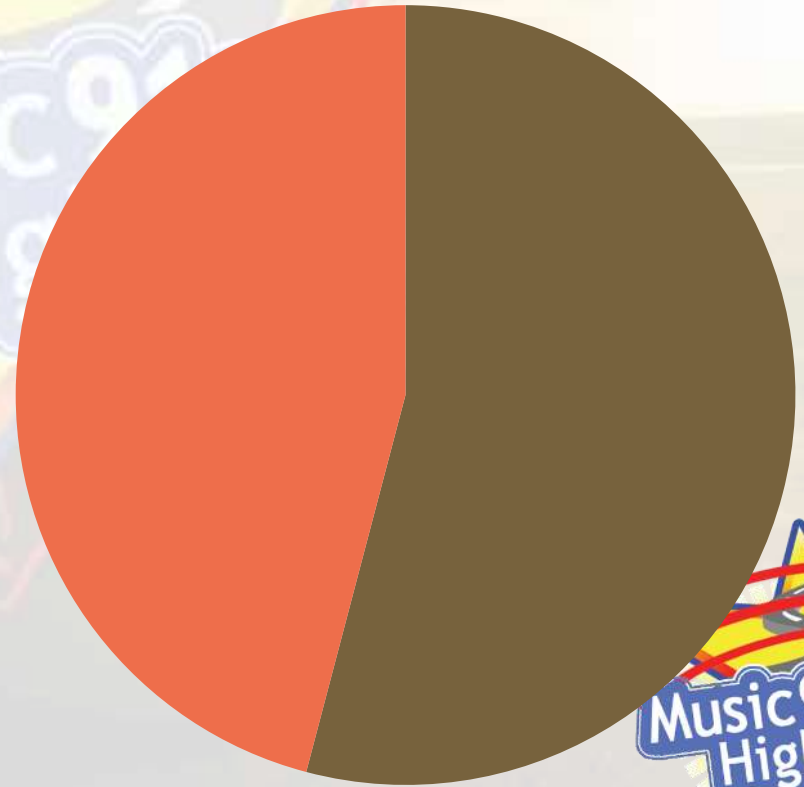

Female Population: 5.6 m
Male Population: 6.6 m